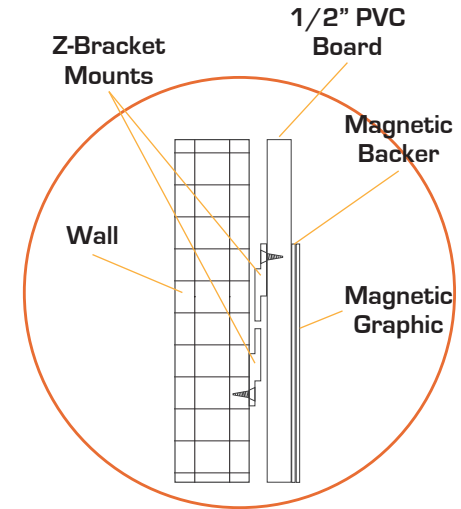

Value Menu Board Series

Easy install using included Z-Brackets

The **Value Menu Board Series** is Origin's runaway leader in popularity due to its durability, design capabilities and economical price. Constructed with proven materials that stand the test of time, you can rest assured that you'll be satisfied for years. The graphics are printed as one full sheet so that there are no seams or crooked strips. It also allows for much greater design flexibility using gradients, water marks and cropped imagery. Updating prices? Contact Origin for a new magnetic graphic within days. The cost? No more than what 4 magnetic strips would cost you. The choice is clear; VALUE and flexibility for an affordable price!

Available in Four Standard Sizes

Part #	Panel Size	Graphic Size
VMB2432	24" x 32"	22" x 28"
VMB2424	24" x 24"	22" x 20"
VMB1832	18" x 32"	16" x 28"
VMB1824	18" x 24"	16" x 20"

Just a few of the endless design possibilities...